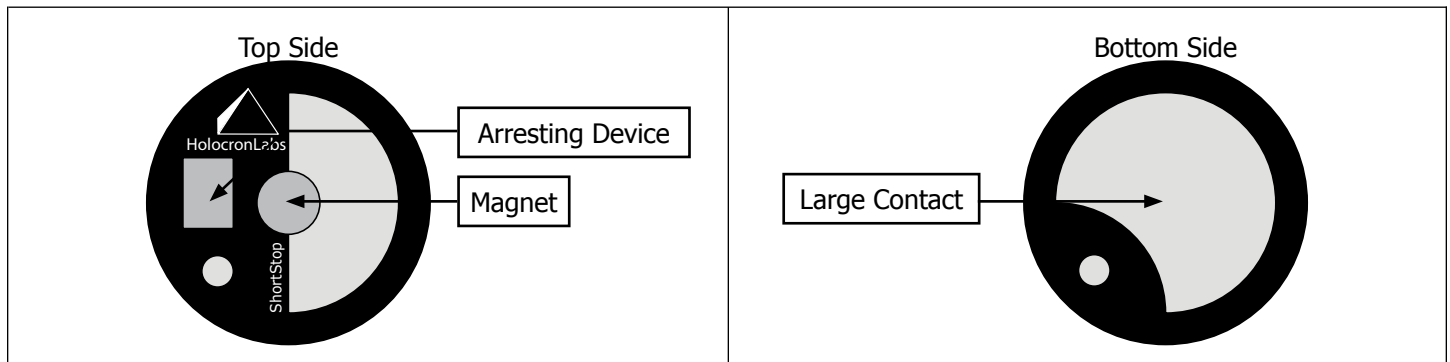

How does ShortStop work?

The ShortStop sits between one end of your battery and the rest of the circuit, and by using miniature positive thermal coefficient technology we can intelligently slow down the flow of electricity from the battery in the event the load tries to use too much current. If we had to draw an analogy it works very much like the seat belt in your car, in that if you crash it prevents you from leaving your seat. One of the key points however, is that the positive thermal coefficient technology that we employ will reset after a two minute cool down period. You **do not** need to replace your ShortStop after it has arrested a short, simply let it cool for a couple minutes before using it again.

Meet ShortStop

Installing ShortStop

Simply place your ShortStop between the battery and whatever that battery is powering. We show it in an example application to the right.

There are no polarity concerns, meaning it works on either end of the battery, and in any orientation.