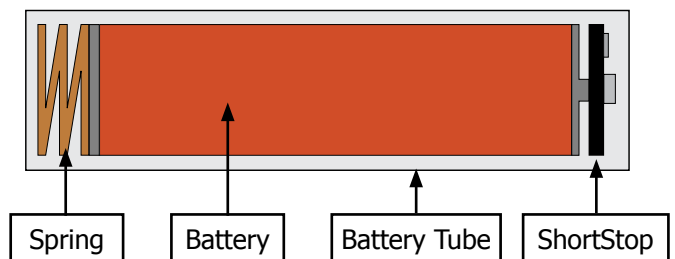

How does ShortStop work?

The ShortStop sits between one end of your battery and the rest of the circuit, and by using miniature positive thermal coefficient technology we can intelligently slow down the flow of electricity from the battery in the event the load tries to use too much current. If we had to draw an analogy it works very much like the seat belt in your car, in that if you crash it prevents you from leaving your seat. One of the key points however, is that the positive thermal coefficient technology that we employ will reset after a two minute cool down period. You **do not** need to replace your ShortStop after it has arrested a short, simply let it cool for a couple minutes before using it again.

Meet ShortStop

Installing ShortStop

Simply place your ShortStop between the battery and whatever that battery is powering. We show it in an example application to the right.

There are no polarity concerns, meaning it works on either end of the battery, and in any orientation.